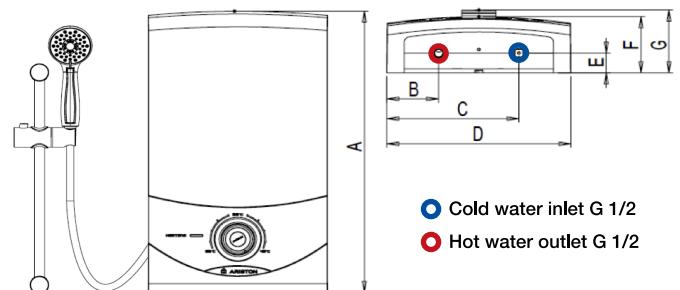

ADJUSTABLE HANDRAIL

HIGH RELIABILITY
THANKS TO THE
COATED PCB

EASY MAINTENANCE

EASY ON/OFF WITH
THE PUSH KNOB

ENERGY SAVING
PERFORMANCE

Technical Data - Overall dimensions

AURES COMFORT SM33		3195036	(single point)
Power	KW	3.3	
Voltage	V	230	
Frequency	Hz	50	
Min. Water Flow	Lit / Min	2	
Max. Water Flow	Lit / Min	8	
Min. Water Pressure	kPa / Bar	30 / 0.3	
Max. Water Pressure	kPa / Bar	380 / 3.8	
Water Connection	*BSP, Ømm ²	1/2, 15	
Temperature Reputation (stepless electronic control)		✓	
Ingress Protection (IP25) Water Proofing Casing		✓	
Weight (nett)	KG	1.9	

A(mm)	B(mm)	C(mm)	D(mm)	E(mm)	F(mm)	G(mm)
386	65	165	230	27	76	85