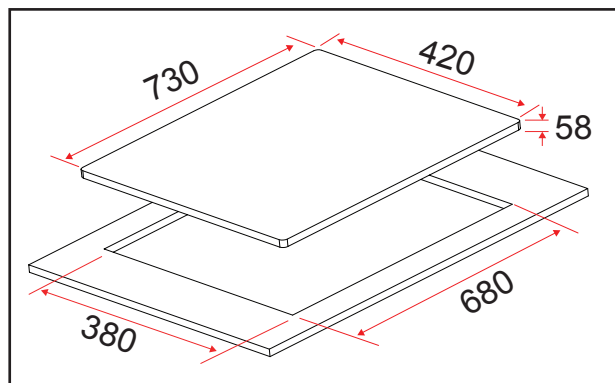

THE BEAUTY OF SIMPLICITY

MODEL: HB VI 2734 A INDUCTION HOB

PERFORMANCE:

- 70cm Induction Domino Hob
- German SCHOTT CERAN Glass
- 2 Combi Zones
 - Left Radiant: $\text{Ø}140\text{mm}$ / $\text{Ø}230\text{mm}$ - 1.1kW to 2.2kW
 - Right Induction: $\text{Ø}210\text{mm}$ - 1.8kW (Booster 2.1kW)

TECHNICAL INFORMATION:

- Product Dimension (WxDxH): 730 x 420 x 58mm
- Cut-Out Dimension (WxD): 680 x 380mm
- Total power: 3.4kW
- 15 Amp/ 220~240V/50Hz

PRODUCT FEATURES:

- Power Management to limit the max: power to 3.4kW
- Sensor sliding touch control
- Pan recognition sensor
- 99 mins time control for all zones
- 9 levels cooking
- Booster function
- Overflow safety devices
- Residual heat indicator
- Child lock
- Automatically safety switch off