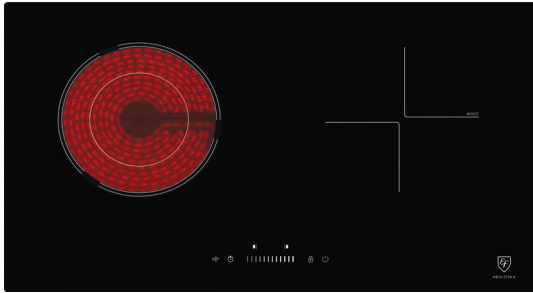

THE BEAUTY OF SIMPLICITY

MODEL: HB VI 2734 A INDUCTION HOB

PERFORMANCE:

- 70cm Induction Domino Hob
- German SCHOTT CERAN Glass
- 2 Combi Zones
 - Left Radiant: $\text{Ø}140\text{mm}$ / $\text{Ø}230\text{mm}$ - 1.1kW to 2.2kW
 - Right Induction: $\text{Ø}210\text{mm}$ - 1.8kW (Booster 2.1kW)

TECHNICAL INFORMATION:

- Product Dimension (WxDxH): 730 x 420 x 58mm
- Cut-Out Dimension (WxD): 680 x 380mm
- Total power: 3.4kW
- 15 Amp/ 220~240V/50Hz

PRODUCT FEATURES:

- Power Management to limit the max: power to 3.4kW
- Sensor sliding touch control
- Pan recognition sensor
- 99 mins time control for all zones
- 9 levels cooking
- Booster function
- Overflow safety devices
- Residual heat indicator
- Child lock
- Automatically safety switch off