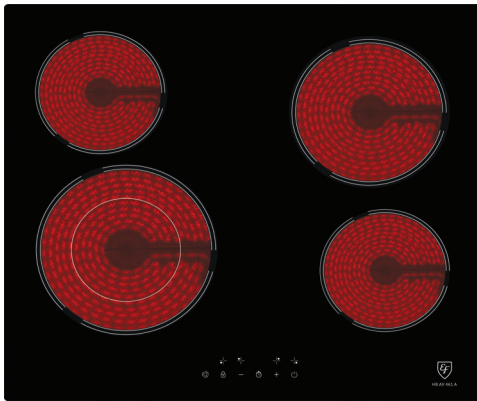

THE BEAUTY OF SIMPLICITY

MODEL: HB AV 461 A CERAMIC HOB

PERFORMANCE:

- 60cm Radiant Domino Hob
- German SCHOTT CERAN Glass
- 4 Radiant Zones
 - Front Left: Ø140mm / Ø230mm - 1.1kW to 2.2kW
 - Front Right: Ø165mm - 1.2kW
 - Rear Left: Ø165mm - 1.2kW
 - Rear Left: Ø200mm - 1.8kW

PRODUCT FEATURES:

- Sensor touch control
- 99 mins time control
- 9 levels cooking
- Overheating Protector
- Residual heat indicator
- Child lock
- Automatically safety switch off

SCHOTT
CERAN

TECHNICAL INFORMATION:

- Product Dimension (WxDxH): 590 x 520 x 50 mm
- Cut-Out Dimension (WxD): W560 x D490mm
- Total power: 6.4kW
- 28 Amp/ 220~240V/50Hz