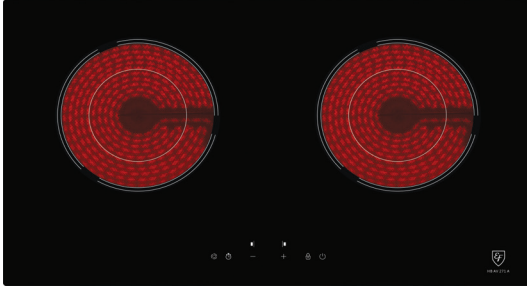

THE BEAUTY OF SIMPLICITY

MODEL: HB AV 271 A CERAMIC HOB

PERFORMANCE:

- 70cm Radiant Domino Hob
- German SCHOTT CERAN Glass
- 2 Radiant Zones
 - Left: Ø140mm / Ø230mm - 1.1kW to 2.2kW
 - Right: Ø140mm / Ø230mm - 1.1kW to 2.2kW

TECHNICAL INFORMATION:

- Product Dimension (WxDxH): 730 x 420 x 50 mm
- Cut-Out Dimension (WxD): W680 x D380mm
- Total power: 3.3kW
- 15 Amp/ 220~240V/50Hz

PRODUCT FEATURES:

- Sensor touch control
- 99 mins time control
- 9 levels cooking
- Overheating Protector
- Residual heat indicator
- Child lock
- Automatically safety switch off