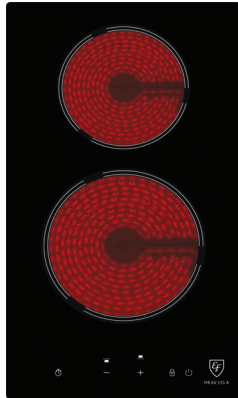

# MODEL: HB AV 231 A CERAMIC HOB

## PERFORMANCE:

- 30cm Radiant Domino Hob
- German SCHOTT CERAN Glass
- 2 Radiant Zones
  - Front: Ø200mm - 1.8kW
  - Rear: Ø165mm - 1.2kW

## PRODUCT FEATURES:

- Sensor touch control
- 99 mins time control
- 9 levels cooking
- Overheating Protector
- Residual heat indicator
- Child lock
- Automatically safety switch off

SCHOTT  
CERAN