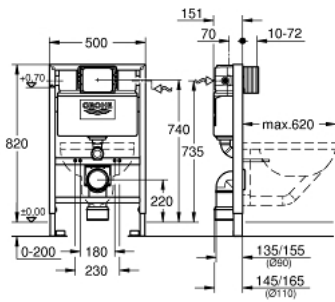

38 526 000 Rapid SL Element for WC, 0.82 m installation height

https://www.grohe.sg/en_sg/rapid-sl-element-for-wc-0-82-m-installation-height-38526000.html

- **with flushing cistern 6 - 9 l**
- for on-the-wall installations or studded walls
- powder coated steel frame, self-supporting
- for dry-cladding, completely pre-assembled
- with fixed connections
- quick adjustment, lockable
- fixing material
- TÜV approved
- 2 WC fixing bolts
- fixing device for ceramic
- distance of fixing bolts 180/230 mm
- PP outlet bend Ø 90 mm
- depth adjustable
- reducer Ø 90/110 mm
- inlet and outlet connecting set
-
- **flushing cistern 6 - 9 l containing the following features:**
- pneumatic discharge valve offering 3 modes of operation: dual flush or start/stop or single flush
- **front or top actuation**
- water supply from left/right or back
- low noise (group I acc. to German Noise Specification)
- insulated against condensation
- ½" water supply connection including integrated angle valve and push fit flexible hose union
- inspection shaft with protecting block
-
- for on-the-wall installation please order wall brackets 38 558 00M (sold separately)
- for mounting of small flush plates please order revision shaft 40 950 000 (sold separately)