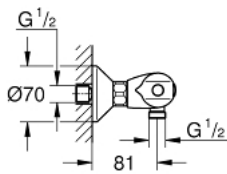

## 34 143 003 Grohtherm 1000 Thermostat shower mixer

[https://www.grohe.sg/en\\_sg/grohtherm-1000-thermostat-shower-mixer-34143003.html](https://www.grohe.sg/en_sg/grohtherm-1000-thermostat-shower-mixer-34143003.html)

- **wall mounted**
- **GROHE CoolTouch** safety housing
- **GROHE StarLight** chrome finish
- **GROHE MetalGrip** ergonomically shaped metal handles
- GROHE SafeStop at 38°C
- **GROHE SafeStop Plus** optional temperature limiter at 43°C included
- **GROHE TurboStat** compact cartridge
  - with wax thermoelement
- integrated mixed water shut off
- volume handle with EcoButton
  - (economy button with individually adjustable economy stop)
- ceramic headpart 1/2", 180°
- shower outlet below 1/2"
- built-in non return valves
- dirt strainers
- Protected against backflow
- S-unions
- metal escutcheon
- minimum pressure 1,0 bar
- **GROHE EcoJoy** Technology
  - for less water and perfect flow