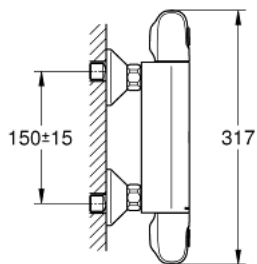

## 34 143 003 Grohtherm 1000 Thermostat shower mixer

[https://www.grohe.sg/en\\_sg/grohtherm-1000-thermostat-shower-mixer-34143003.html](https://www.grohe.sg/en_sg/grohtherm-1000-thermostat-shower-mixer-34143003.html)

- **wall mounted**
- **GROHE CoolTouch** safety housing
- **GROHE StarLight** chrome finish
- **GROHE MetalGrip** ergonomically shaped metal handles
- GROHE SafeStop at 38°C
- **GROHE SafeStop Plus** optional temperature limiter at 43°C included
- **GROHE TurboStat** compact cartridge
  - with wax thermoelement
- integrated mixed water shut off
- volume handle with EcoButton
  - (economy button with individually adjustable economy stop)
- ceramic headpart 1/2", 180°
- shower outlet below 1/2"
- built-in non return valves
- dirt strainers
- Protected against backflow
- S-unions
- metal escutcheon
- minimum pressure 1,0 bar
- **GROHE EcoJoy** Technology
  - for less water and perfect flow