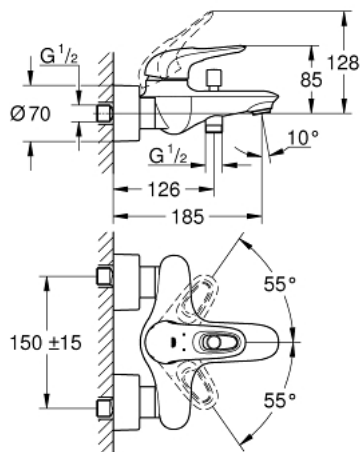

33 591 003 Eurostyle Single-lever bath/shower mixer

https://www.grohe.sg/en_sg/eurostyle-single-lever-bath-shower-mixer-33591003.html

- wall mounted
- loop metal lever
- GROHE SilkMove 35 mm ceramic cartridge
- with temperature limiter
- GROHE StarLight chrome finish
- adjustable flow rate limiter
- automatic diverter: bath/shower
- mousseur
- shower outlet 1/2" with integrated non-return valve
- covered S-unions
- metal wall escutcheons
- Protected against backflow