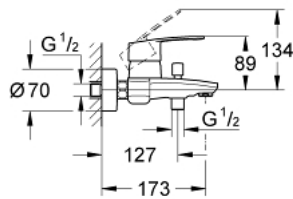

33 591 002 Eurostyle Cosmopolitan Single-lever bath/shower mixer

https://www.grohe.sg/en_sg/eurostyle-cosmopolitan-single-lever-bath-shower-mixer-33591002.html

- wall mounted
- metal lever
- **GROHE SilkMove** 46 mm ceramic cartridge
- **GROHE StarLight** chrome finish
- adjustable flow rate limiter
- automatic diverter: bath/shower
- mousseur
- integrated non-return valve
in shower outlet 1/2"
- S-unions
- Protected against backflow
- optional temperature limiter ref. no. 46 308
- noise classification 1 in accordance with DIN4109
- minimum pressure 1,0 bar