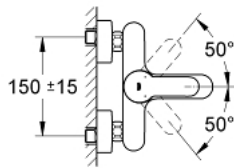

33 591 002 Eurostyle Cosmopolitan Single-lever bath/shower mixer

https://www.grohe.sg/en_sg/eurostyle-cosmopolitan-single-lever-bath-shower-mixer-33591002.html

- wall mounted
- metal lever
- **GROHE SilkMove** 46 mm ceramic cartridge
- **GROHE StarLight** chrome finish
- adjustable flow rate limiter
- automatic diverter: bath/shower
- mousseur
- integrated non-return valve
in shower outlet 1/2"
- S-unions
- Protected against backflow
- optional temperature limiter ref. no. 46 308
- noise classification 1 in accordance with DIN4109
- minimum pressure 1,0 bar