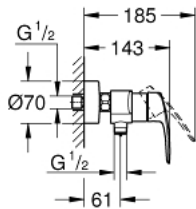

33 555 003 EUROSMART SINGLE-LEVER SHOWER MIXER 1/2"

PRODUCT DESCRIPTION

- Colour: Chrome
- wall mounted
- metal lever
- GROHE SilkMove 35 mm ceramic cartridge
- adjustable flow rate limiter
- with temperature limiter
- GROHE Long-Life finish
- shower bottom outlet 1/2" with integrated non return-valve
- S-unions
- metal wall escutcheons
- protected against backflow
- professional edition

33 555 003 EUROSMART SINGLE-LEVER SHOWER MIXER 1/2"

SPARE PARTS, July 2019 – now

- 1: lever (Spare part-nr. 48542000)
- 2: Cartridge (Spare part-nr. 46374000)
- 3: Non-return valve (Spare part-nr. 42601000)
- 4: Screw joint (Spare part-nr. 45044000)
- 5: S-union (Spare part-nr. 12662000)
- 6: Extension 3/4", 20 mm (Spare part-nr. 0713000M)*
- 7: Socket Spanner (Spare part-nr. 19332000)*
- 8: Special Spanner (Spare part-nr. 19377000)*