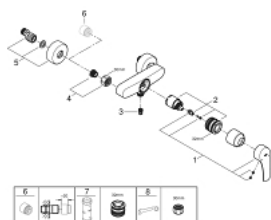

33 555 003 EUROSMART SINGLE-LEVER SHOWER MIXER 1/2"

PRODUCT DESCRIPTION

- Colour: Chrome
- wall mounted
- metal lever
- GROHE SilkMove 35 mm ceramic cartridge
- adjustable flow rate limiter
- with temperature limiter
- GROHE Long-Life finish
- shower bottom outlet 1/2" with integrated non return-valve
- S-unions
- metal wall escutcheons
- protected against backflow
- professional edition

33 555 003 EUROSMART SINGLE-LEVER SHOWER MIXER 1/2"

SPARE PARTS, July 2019 – now

- 1: lever (Spare part-nr. 48542000)
- 2: Cartridge (Spare part-nr. 46374000)
- 3: Non-return valve (Spare part-nr. 42601000)
- 4: Screw joint (Spare part-nr. 45044000)
- 5: S-union (Spare part-nr. 12662000)
- 6: Extension 3/4", 20 mm (Spare part-nr. 0713000M)*
- 7: Socket Spanner (Spare part-nr. 19332000)*
- 8: Special Spanner (Spare part-nr. 19377000)*