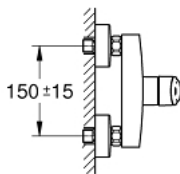

33 555 003 EUROSMART SINGLE-LEVER SHOWER MIXER 1/2"

PRODUCT DESCRIPTION

- Colour: Chrome
- wall mounted
- metal lever
- GROHE SilkMove 35 mm ceramic cartridge
- adjustable flow rate limiter
- with temperature limiter
- GROHE Long-Life finish
- shower bottom outlet 1/2" with integrated non return-valve
- S-unions
- metal wall escutcheons
- protected against backflow
- professional edition

33 555 003 EUROSMART SINGLE-LEVER SHOWER MIXER 1/2"

SPARE PARTS, July 2019 – now

- 1: lever (Spare part-nr. 48542000)
- 2: Cartridge (Spare part-nr. 46374000)
- 3: Non-return valve (Spare part-nr. 42601000)
- 4: Screw joint (Spare part-nr. 45044000)
- 5: S-union (Spare part-nr. 12662000)
- 6: Extension 3/4", 20 mm (Spare part-nr. 0713000M)*
- 7: Socket Spanner (Spare part-nr. 19332000)*
- 8: Special Spanner (Spare part-nr. 19377000)*