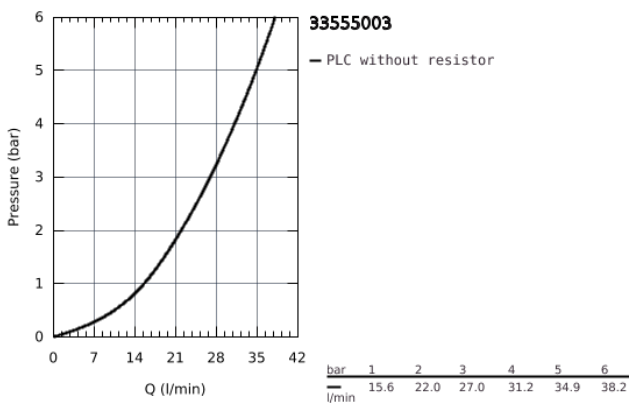

33 555 003 EUROSMART SINGLE-LEVER SHOWER MIXER 1/2"

PRODUCT DESCRIPTION

- Colour: Chrome
- wall mounted
- metal lever
- GROHE SilkMove 35 mm ceramic cartridge
- adjustable flow rate limiter
- with temperature limiter
- GROHE Long-Life finish
- shower bottom outlet 1/2" with integrated non return-valve
- S-unions
- metal wall escutcheons
- protected against backflow
- professional edition

33 555 003 EUROSMART SINGLE-LEVER SHOWER MIXER 1/2"

SPARE PARTS, July 2019 – now

- 1: lever (Spare part-nr. 48542000)
- 2: Cartridge (Spare part-nr. 46374000)
- 3: Non-return valve (Spare part-nr. 42601000)
- 4: Screw joint (Spare part-nr. 45044000)
- 5: S-union (Spare part-nr. 12662000)
- 6: Extension 3/4", 20 mm (Spare part-nr. 0713000M)*
- 7: Socket Spanner (Spare part-nr. 19332000)*
- 8: Special Spanner (Spare part-nr. 19377000)*