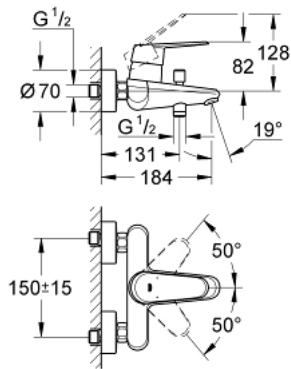

33 390 002 Eurodisc Cosmopolitan Single-lever bath/shower mixer

https://www.grohe.sg/en_sg/eurodisc-cosmopolitan-single-lever-bath-shower-mixer-33390002.html

- **wall mounted**
- metal lever
- **GROHE SilkMove** 46 mm ceramic cartridge
- **GROHE StarLight** chrome finish
- adjustable flow rate limiter
- adjustable minimum flow rate approx. 2.5 l/min
- automatic diverter: bath/shower
- mousseur
- integrated non-return valve in shower outlet 1/2"
- S-unions
- Protected against backflow
- optional temperature limiter ref. no. 46 308
- noise classification 1 in accordance with DIN4109