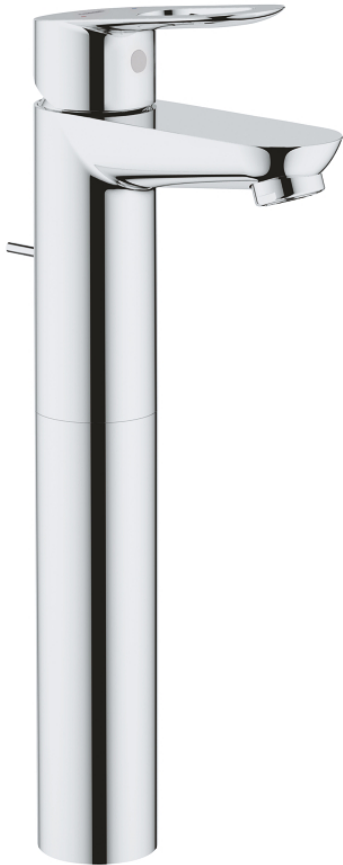

Pure Freude
an Wasser

32 856 000 GROHE BauLoop Single-lever basin mixer

https://www.grohe.sg/en_sg/grohe-bauloop-single-lever-basin-mixer-32856000.html

- for free standing basins
- metal lever
- **GROHE Longlife** 28 mm ceramic cartridge
- **GROHE StarLight** chrome finish
- mousseur
- pop-up waste set 1 1/4"
- flexible connection hoses
- rapid-installation-system