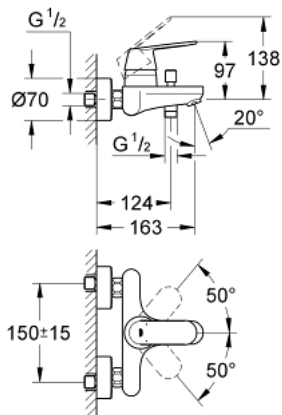

32 831 000 Eurosmart Cosmopolitan Single-lever bath/shower mixer

https://www.grohe.sg/en_sg/eurosmart-cosmopolitan-single-lever-bath-shower-mixer-32831000.html

- wall mounted
- metal lever
- **GROHE SilkMove** 46 mm ceramic cartridge
- **GROHE StarLight** chrome finish
- adjustable flow rate limiter
- adjustable minimum flow rate
approx. 2.5 l/min
- automatic diverter: bath/shower
- mousseur
- integrated non-return valve
in shower outlet 1/2"
- S-unions
- Protected against backflow
- optional temperature limiter ref. no. 46 308
- noise classification 1 in accordance with DIN4109