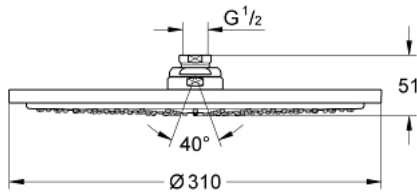

27 477 000 Head showers Head shower 1 spray

https://www.grohe.sg/en_sg/head-showers-head-shower-1-spray-27477000.html

- Rain
- Ø 310 mm
- material: metal
- ball joint with turning angle $20^\circ \pm 20^\circ$
- connection thread 1/2"
- **GROHE DreamSpray** perfect spray pattern
- **GROHE StarLight** chrome finish
- **SpeedClean** anti-lime system
- suitable for instantaneous heater