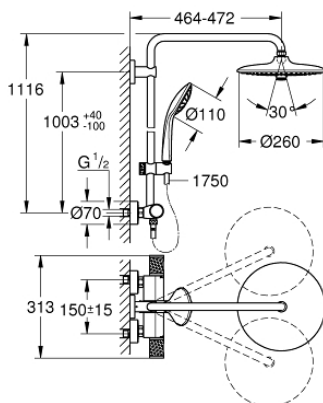

27 296 003 EUPHORIA SYSTEM 260 SHOWER SYSTEM WITH THERMOSTATIC MIXER FOR WALL MOUNTING

PRODUCT DESCRIPTION

- Colour: chrome
- consists of:
 - Horizontal swivable 450 mm shower arm
 - exposed thermostat with Aquadimmer function
 - allows change between:
 - head shower Euphoria 260 (26 455)
 - 3 adjustable sprays
 - Rain, SmartRain, Jet
 - with ball joint
 - angle of rotation $\pm 15^\circ$
 - hand shower Euphoria 110 Massage (27 221)
 - 3 adjustable sprays
 - Rain, Massage, SmartRain
 - adjustable in height with gliding element
 - shower hose Silverflex 1750 mm(28 388)
 - GROHE TurboStat compact cartridge with wax thermoelement
 - GROHE SafeStop at 38°C
 - GROHE SafeStop Plus optional temperature limiter at 43°C included
 - GROHE CoolTouch no risk of scalding
 - GROHE ProGrip with knurl structure
 - GROHE DreamSpray perfect spray pattern
 - GROHE Long-Life finish
 - GROHE SprayDimmer (Stepless flow rate reduction)
 - GROHE FastFixation upper bracket adjustable
 - Inner WaterGuide for a longer life
 - SpeedClean anti-lime system
 - TwistStop (to prevent hose from twisting)
 - suitable for instantaneous heaters (min. 19 kW/h)
 - minimum flow rate 7 l/min.
 - optional upgrade: GROHE EasyReach tray (26 362), sold separately
 - professional edition