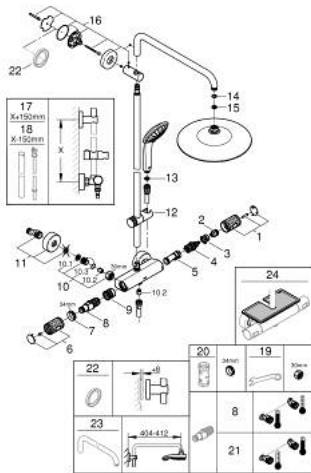

27 296 003 EUPHORIA SYSTEM 260 SHOWER SYSTEM WITH THERMOSTATIC MIXER FOR WALL MOUNTING

UNITS PER PACKAGE , January 2020 – now

1. 1: Shut-off handle (Order-nr. 49162000)
   - 2: Stop ring (Order-nr. 47986000)
   - 3: Stop ring (Order-nr. 47965000)
   - 4: Aquadimmer (Order-nr. 47364000)
   - 5: Water flow (Order-nr. 47887000)
   - 6: Shut-off handle (Order-nr. 49160000)
   - 7: Fitting ring (Order-nr. 47743000)
   - 8: Thermostatic compact cartridge 1/2" (Order-nr. 47439000)
   - 9: Race (Order-nr. 47975000)
   - 10: Non-return valve (Order-nr. 47189000)
   - 10.1: Dirt Strainer (Order-nr. 0726400M)
   - 10.2: Non-return valve (Order-nr. 08565000)
   - 10.3: O-ring $\varnothing 17 \times \varnothing 2$ (Order-nr. 0305500M)
   - 11: S-union (Order-nr. 12662000)
   - 12: Sliding piece (Order-nr. 48424000)
   - 13: Dirt strainer (Order-nr. 0700200M)
   - 14: Fibre seal dia. 12x2 mm (Order-nr. 0138900M)
   - 15: Dirt strainer (Order-nr. 48007000)
   - 16: Outlet shower holder (Order-nr. 48279000)
   - 17: Shower system pipe for retrofitting (Order-nr. 48514000)*
   - 18: Shower system pipe for retrofitting (Order-nr. 48515000)*
   - 19: Special spanner (Order-nr. 19377000)*
   - 20: Socket spanner (Order-nr. 19332000)*
   - 21: GROHE TurboStat cartridge 1/2" (Order-nr. 47175000)*
   - 22: Compensation disc (Order-nr. 27180000)*
   - 23: Shower arm for shower systems (Order-nr. 14047000)*
   - 24: GROHE EasyReach tray (Order-nr. 26362LN1)*
2. Optional accessories