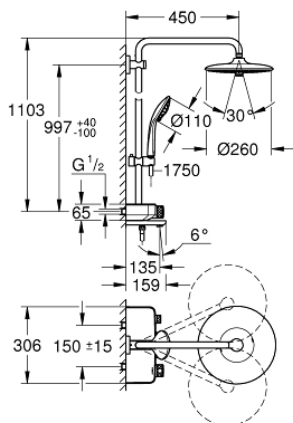

26 608 000 Shower system with bath thermostat for wall mounting

https://www.grohe.sg/en_sg/shower-system-with-bath-thermostat-for-wall-mounting-26608000.html

- consists of:
 - Horizontal swivable 450 mm shower arm
 - upper bracket adjustable for minimal adaption to existing drilling holes
 - exposed SmartControl bath thermostat
 - allows change between:
 - head shower Euphoria 260 (26 455)
 - 3 adjustable sprays
 - Rain, SmartRain, Jet
 - with ball joint
 - angle of rotation $\pm 15^\circ$
 - bath spout
 - hand shower Euphoria 110 Massage, spray plate white (27 221 001)
 - 3 adjustable sprays
 - Rain, SmartRain, Massage
 - adjustable in height with gliding element
 - shower hose Silverflex 1750 mm (28 388 000)
 - **GROHE DreamSpray** perfect spray pattern
 - **GROHE StarLight** chrome finish
 - **GROHE CoolTouch** no risk of scalding
 - **GROHE TurboStat** compact cartridge with wax thermoelement
 - GROHE ProGrip with knurl structure
 - **GROHE EcoJoy** Technology for less water and perfect flow
 - Default setting configurable during installation:
 - **GROHE SafeStop Plus** optional temperature limiter at 43°C included
 - **GROHE SmartControl** push for ON-OFF, turn for volume adjustment from EcoJoy to Full Flow
 - integrated **GROHE EasyReach** shower tray
 - **SpeedClean** anti-lime system
 - **Inner WaterGuide** for a longer life
 - **Twistfree** (to prevent hose from twisting)
 - suitable for instantaneous heaters (min. 19 kW/h)
 - ...