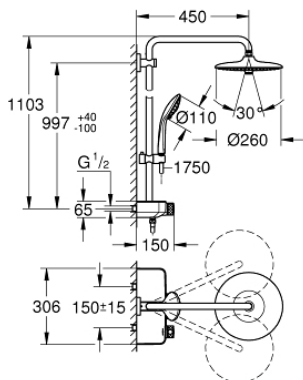

## 26 509 000 Shower system with thermostat for wall mounting

[https://www.grohe.sg/en\\_sg/shower-system-with-thermostat-for-wall-mounting-26509000.html](https://www.grohe.sg/en_sg/shower-system-with-thermostat-for-wall-mounting-26509000.html)

- consists of:
- horizontal 450 mm shower arm
- upper bracket adjustable for minimal adaption to existing drilling holes
- exposed SmartControl thermostat
- allows change between:
- head shower Euphoria 260 (26 455)
- 3 adjustable sprays
- Rain, SmartRain, Jet
- with ball joint
- angle of rotation  $\pm 15^\circ$
- hand shower Euphoria 110 Massage, spray plate white (27 221 001)
- 3 adjustable sprays
- Rain, SmartRain, Massage
- adjustable in height with gliding element
- shower hose Silverflex 1750 mm (28 388 000)
- **GROHE DreamSpray** perfect spray pattern
- **GROHE StarLight** chrome finish
- **GROHE CoolTouch** no risk of scalding
- **GROHE TurboStat** compact cartridge with wax thermoelement
- GROHE ProGrip with knurl structure
- **GROHE EcoJoy** Technology for less water and perfect flow
- Default setting configurable during installation:
- **GROHE SafeStop Plus** optional temperature limiter at 43°C included
- **GROHE SmartControl** push for ON-OFF, turn for volume adjustment from EcoJoy to Full Flow
- integrated **GROHE EasyReach** shower tray
- **SpeedClean** anti-lime system
- **Inner WaterGuide** for a longer life
- **Twistfree** (to prevent hose from twisting)
- suitable for instantaneous heaters (min. 19 kW/h)
- minimum flow rate 7 l/min.
- ...