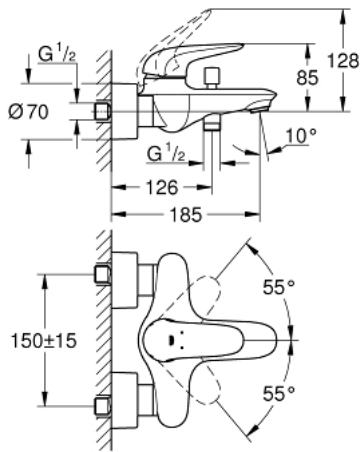

23 726 003 Eurostyle Solid Single-lever bath/shower mixer

https://www.grohe.sg/en_sg/eurostyle-solid-single-lever-bath-shower-mixer-23726003.html

- wall mounted
- solid metal lever
- **GROHE SilkMove** 35 mm ceramic cartridge
- with temperature limiter
- **GROHE StarLight** chrome finish
- adjustable flow rate limiter
- automatic diverter: bath/shower
- mousseur
- shower outlet 1/2" with integrated non-return valve
- covered S-unions
- Protected against backflow