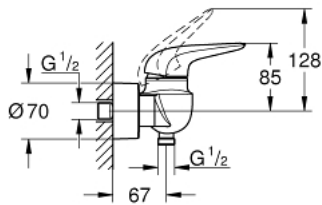

## 23 722 003 Eurostyle Solid Single-lever shower mixer

[https://www.grohe.sg/en\\_sg/eurostyle-solid-single-lever-shower-mixer-23722003.html](https://www.grohe.sg/en_sg/eurostyle-solid-single-lever-shower-mixer-23722003.html)

- wall mounted
- solid metal lever
- **GROHE SilkMove** 35 mm ceramic cartridge
- with temperature limiter
- **GROHE StarLight** chrome finish
- adjustable flow rate limiter
- shower outlet 1/2" with integrated non-return valve
- covered S-unions
- metal wall escutcheons
- Protected against backflow