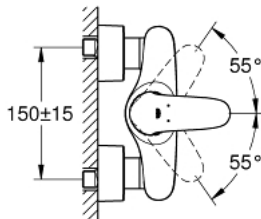

## 23 722 003 Eurostyle Solid Single-lever shower mixer

[https://www.grohe.sg/en\\_sg/eurostyle-solid-single-lever-shower-mixer-23722003.html](https://www.grohe.sg/en_sg/eurostyle-solid-single-lever-shower-mixer-23722003.html)

- wall mounted
- solid metal lever
- **GROHE SilkMove** 35 mm ceramic cartridge
- with temperature limiter
- **GROHE StarLight** chrome finish
- adjustable flow rate limiter
- shower outlet 1/2" with integrated non-return valve
- covered S-unions
- metal wall escutcheons
- Protected against backflow