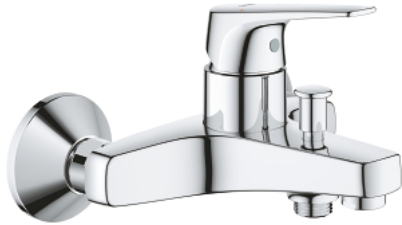

## 23 601 000 BauFlow Single-lever bath/shower mixer

[https://www.grohe.sg/en\\_sg/bauflow-single-lever-bath-shower-mixer-23601000.html](https://www.grohe.sg/en_sg/bauflow-single-lever-bath-shower-mixer-23601000.html)

- wall mounted
- metal lever
- **GROHE Longlife** 35 mm ceramic cartridge
- **GROHE StarLight** chrome finish
- automatic diverter: bath/shower
- mousseur
- S-unions
- metal wall escutcheon