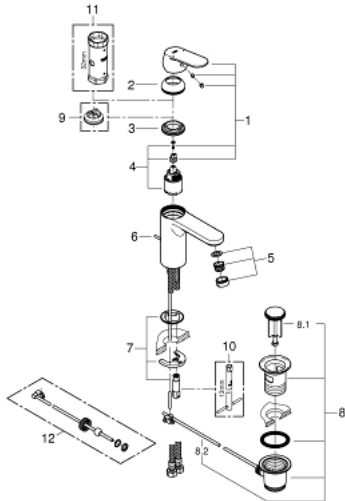

## 23 325 000 EUROSMART COSMOPOLITAN SINGLE-LEVER BASIN MIXER 1/2" M-SIZE

### PRODUCT DESCRIPTION

- Colour: chrome
- single hole installation
- metal lever
- GROHE SilkMove 35 mm ceramic cartridge
- adjustable flow rate limiter
- GROHE Long-Life finish
- GROHE Water Saving - Less water, perfect flow
- maximum flow rate (at 3 bar): 5 l/min
- GROHE FastFixation rapid installation system
- pop-up waste set 1 1/4"
- flexible connection hoses
- minimum pressure 1,0 bar
- optional temperature limiter ref. no. 46 375

### UNITS PER PACKAGE , September 2012 – now

- 1: Lever (Order-nr. 46681000)
  - 2: Shield (Order-nr. 46492000)
  - 3: Screw coupling (Order-nr. 46460000)
  - 4: Cartridge (Order-nr. 46374000)
  - 5: Mousseur (Order-nr. 48159000)
  - 6: Pop-up rod (Order-nr. 46739000)
  - 7: Shank mounting kit (Order-nr. 46671000)
  - 8: Pop-up waste set 1 1/4" (Order-nr. 28910000)
  - 8.1: Plug (Order-nr. 07182000)
  - 8.2: Eccentric rod (Order-nr. 07052000)
  - 9: Temperature limiter (Order-nr. 46375000)\*
  - 10: Mounting wrench (Order-nr. 19017000)\*
  - 11: Socket spanner (Order-nr. 19332000)\*
  - 12: Eccentric rod (Order-nr. 07341000)\*
- \* Optional accessories