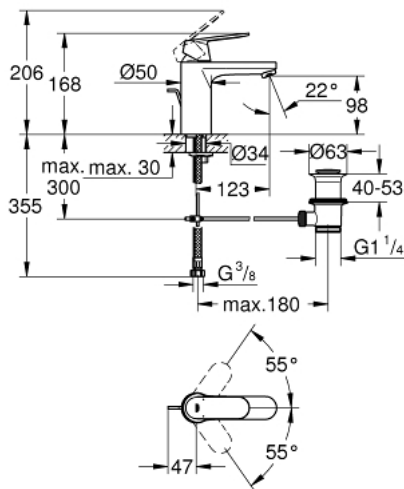

## 23 325 000 EUROSMART COSMOPOLITAN SINGLE-LEVER BASIN MIXER 1/2" M-SIZE

### PRODUCT DESCRIPTION

- Colour: chrome
- single hole installation
- metal lever
- GROHE SilkMove 35 mm ceramic cartridge
- adjustable flow rate limiter
- GROHE Long-Life finish
- GROHE Water Saving - Less water, perfect flow
- maximum flow rate (at 3 bar): 5 l/min
- GROHE FastFixation rapid installation system
- pop-up waste set 1 1/4"
- flexible connection hoses
- minimum pressure 1,0 bar
- optional temperature limiter ref. no. 46 375

### UNITS PER PACKAGE , September 2012 – now

- 1: Lever (Order-nr. 46681000)
  - 2: Shield (Order-nr. 46492000)
  - 3: Screw coupling (Order-nr. 46460000)
  - 4: Cartridge (Order-nr. 46374000)
  - 5: Mousseur (Order-nr. 48159000)
  - 6: Pop-up rod (Order-nr. 46739000)
  - 7: Shank mounting kit (Order-nr. 46671000)
  - 8: Pop-up waste set 1 1/4" (Order-nr. 28910000)
  - 8.1: Plug (Order-nr. 07182000)
  - 8.2: Eccentric rod (Order-nr. 07052000)
  - 9: Temperature limiter (Order-nr. 46375000)\*
  - 10: Mounting wrench (Order-nr. 19017000)\*
  - 11: Socket spanner (Order-nr. 19332000)\*
  - 12: Eccentric rod (Order-nr. 07341000)\*
- \* Optional accessories