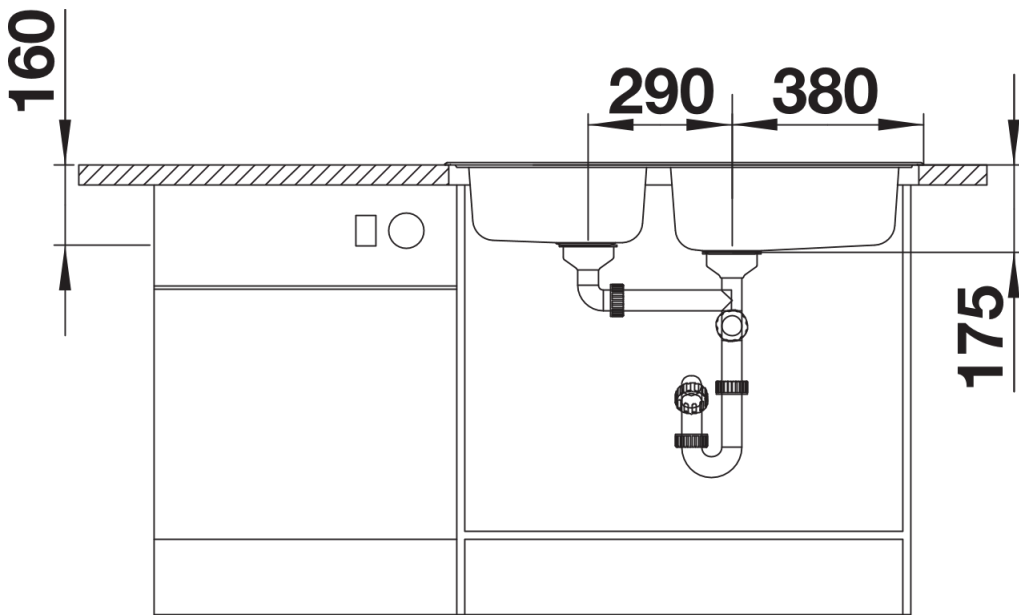

Product information sheet TIPO XL 9

Item no. 511926

Benefits

- Functional design
- Large bowl sizes
- With 3 1/2" stainless steel basket strainer
- Can be installed reversibly

Scope of supply

- waste kit with space-saving pipe, 2 x 3 1/2" basket strainer, seal

Details

Top view

Cut-out

Front view

Side view