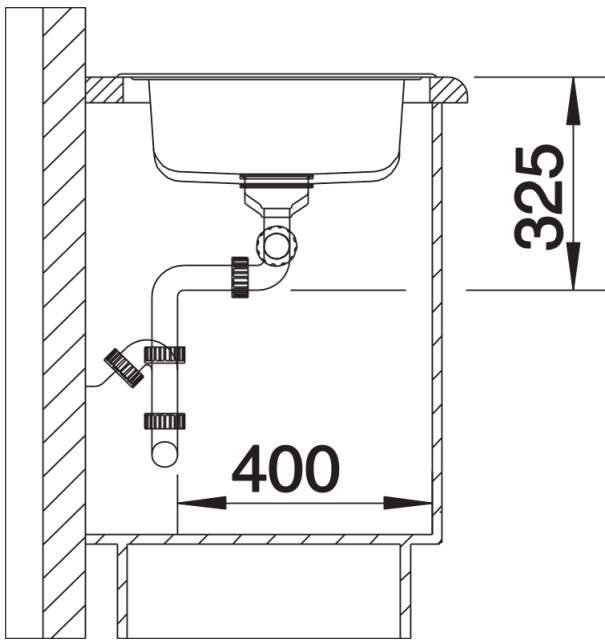

Product information sheet TIPO XL 9

Item no. 511926

Benefits

- Functional design
- Large bowl sizes
- With 3 1/2" stainless steel basket strainer
- Can be installed reversibly

Scope of supply

- waste kit with space-saving pipe, 2 x 3 1/2" basket strainer, seal

Details

Top view

Cut-out

Front view

Side view