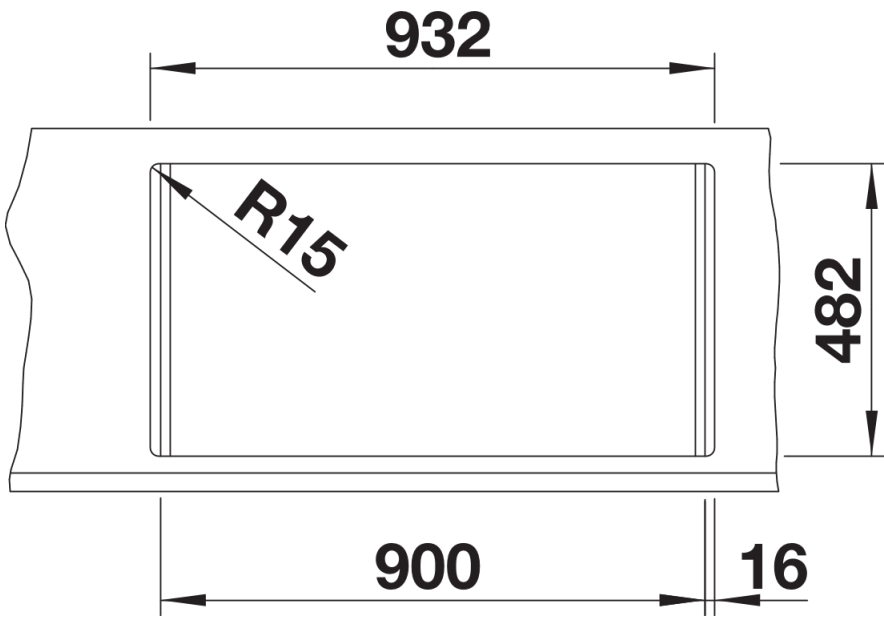

Product information sheet TIPO XL 9

Item no. 511926

Benefits

- Functional design
- Large bowl sizes
- With 3 1/2" stainless steel basket strainer
- Can be installed reversibly

Scope of supply

- waste kit with space-saving pipe, 2 x 3 1/2" basket strainer, seal

Details

Top view

Cut-out

Front view

Side view