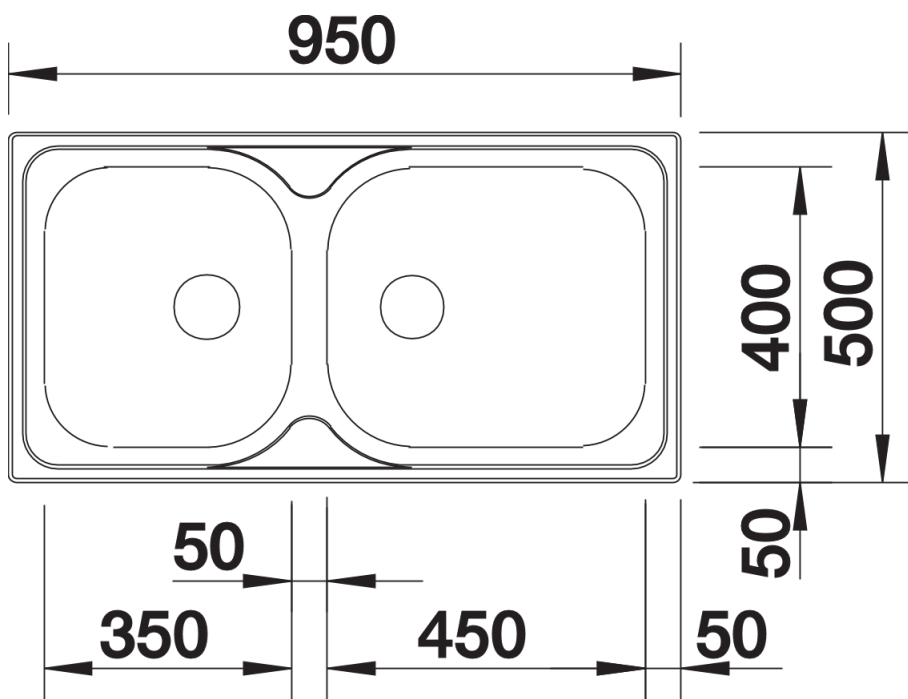

Product information sheet TIPO XL 9

Item no. 511926

Benefits

- Functional design
- Large bowl sizes
- With 3 1/2" stainless steel basket strainer
- Can be installed reversibly

Scope of supply

- waste kit with space-saving pipe, 2 x 3 1/2" basket strainer, seal

Details

Top view

Cut-out

Front view

Side view