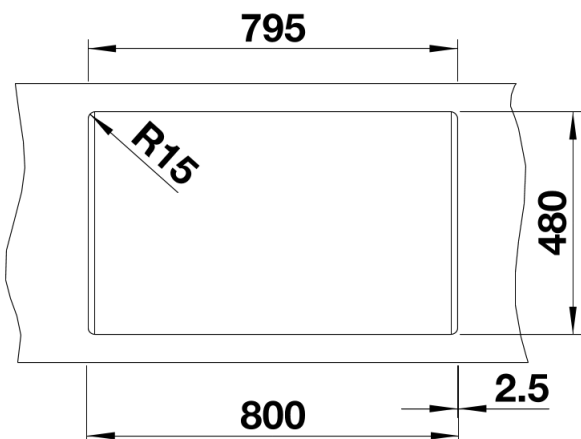

Colours

Available colours:

- black
- anthracite
- rock grey
- alu metallic
- pearl grey
- white
- jasmine
- tartufo
- coffee

SILGRANIT™ PuraDur™ alu metallic

Scope of supply

- waste kit with space-saving pipe, 2 x 3 1/2" basket strainer

Details

Top view

Cut-out

Front view

Side view