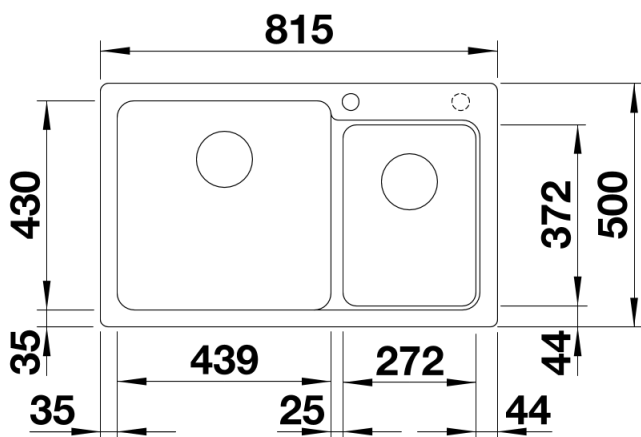

Product information sheet NAYA 8

Item no. 519648

Benefits

- Balanced, modern lines
- Generously designed main and additional bowl with functional tap ledge
- Maximum comfort for any kitchen
- For the 80 cm sink cabinet

Colours

Available colours:

- black
- anthracite
- rock grey
- alu metallic
- pearl grey
- white
- jasmine
- tartufo
- coffee

SILGRANIT™ PuraDur™ alu metallic

Scope of supply

- waste kit with space-saving pipe, 2 x 3 1/2" basket strainer

Details

Top view

Cut-out

Front view

Side view