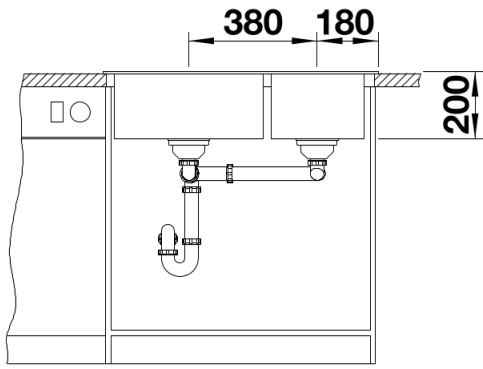

Colours

Available colours:

- black
- anthracite
- rock grey
- alu metallic
- pearl grey
- white
- jasmine
- tartufo
- coffee

SILGRANIT™ PuraDur™ alu metallic

Scope of supply

- waste kit with space-saving pipe, 2 x 3 1/2" basket strainer

Details

Top view

Cut-out

Front view

Side view