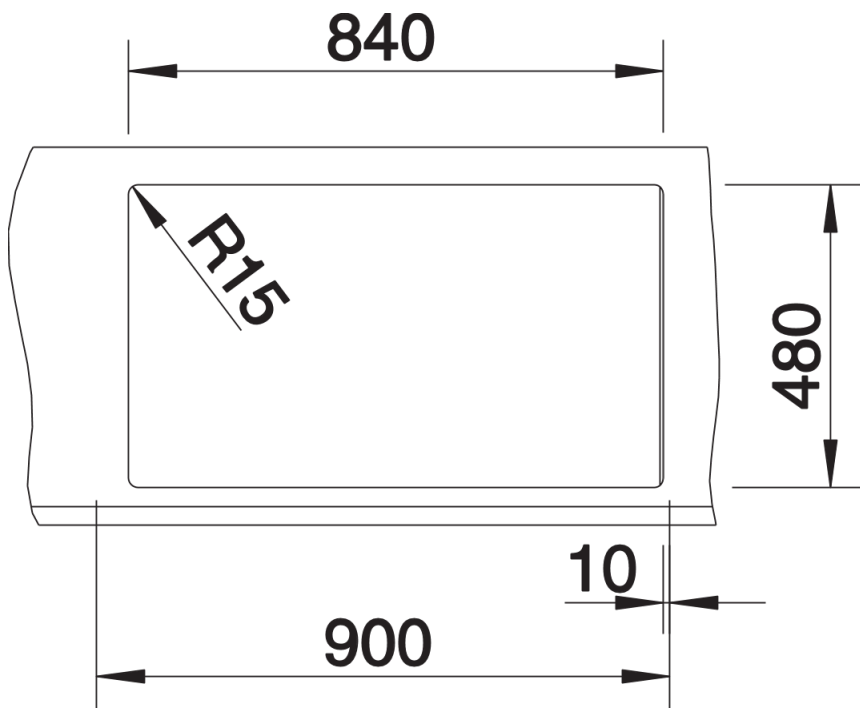

Product information sheet METRA 9

Item no. 513268

Benefits

- Young, straight-lined design
- Attractive line of sinks in the medium price category
- Maximum bowl capacity with huge main bowl and spacious additional bowl
- Large tap ledge for installation of mixer tap and soap dispenser
- Aesthetic low-profile rim design

Colours

SILGRANIT™ PuraDur™ alu metallic

Available colours:

- black
- anthracite
- rock grey
- alu metallic
- pearl grey
- white
- jasmine
- champagne
- tartufo
- coffee

Cut-out

Front view

Side view