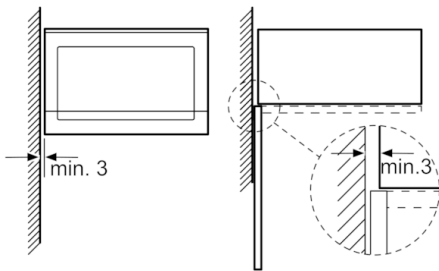

Technical Data

Type of micro-wave oven :	MW+Grill function
Type of control :	Electronic
Color / Material Front :	Stainless steel
Dimensions of the product (mm) :	382 x 594 x 388
Cavity dimensions (mm) :	208.0 x 328.0 x 369.0
Length electrical supply cord (cm) :	150
Net weight (kg) :	18.045
Gross weight (kg) :	20.7
Maximum micro-wave power (W) :	900
Number of Power Levels :	5
Turntable :	Yes
Cavity material :	Stainless steel
Door opening :	Button
Clock :	Yes
Included accessories :	1 x grid, 1 x Turntable
Main colour of product :	Stainless steel
Height of the product (mm) :	382
Width of the product (mm) :	594
Depth of the product :	388
Maximum micro-wave power (W) :	900
Connection Rating (W) :	1450
Current (A) :	10
Voltage (V) :	230-240
Frequency (Hz) :	50
Plug type :	GB plug
Color / Material Front :	Stainless steel
Approval certificates :	CE
Appliance Dimensions (h x w x d) (in) :	x x
Dimensions of the packed product (in) :	18.50 x 18.11 x 25.98
Net weight (lbs) :	40
Gross weight (lbs) :	46

Serie | 6, Built-in microwave oven, Stainless steel

BEL554MS0K

Design

Comfort

- Integral cooling fan
- Automatic switch off, door contact switch

Technical Information

- Dimensions of the product (HxWxD mm) : 382 x 594 x 388
- Required niche size for installation (HxWxD mm): 380 - 382 x 560 - 568 x 550
- Electrical connection rating: 1450 W

**Serie | 6, Built-in microwave oven, Stainless steel
BEL554MS0K**

Microwave,
corner installation

Measurements in mm