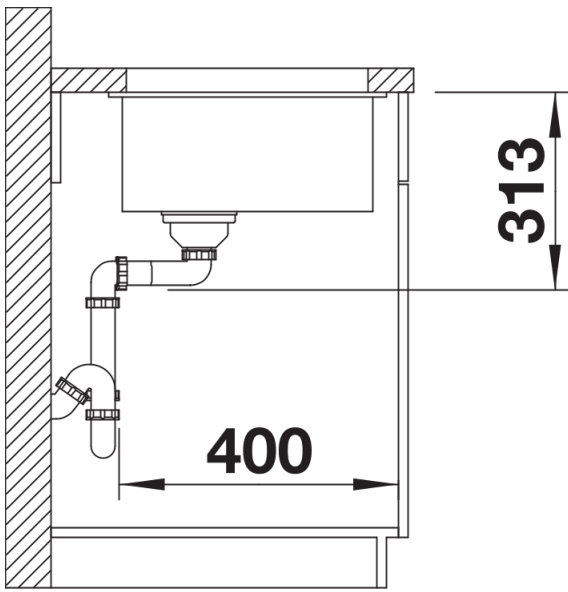

Colours

Available colours:

- black
- anthracite
- rock grey
- volcano grey
- alu metallic
- white
- soft white
- tartufo
- coffee

SILGRANIT black

Planning information

- Cut-out radius: 10 mm
- Note: Please order waste connections for combinations of two individual bowls separately.

Scope of supply

- waste kit with space-saving pipe
- 3 ½" InFino basket strainer
- fixing kit

Details

Top view

Cut-out

Front view

Side view