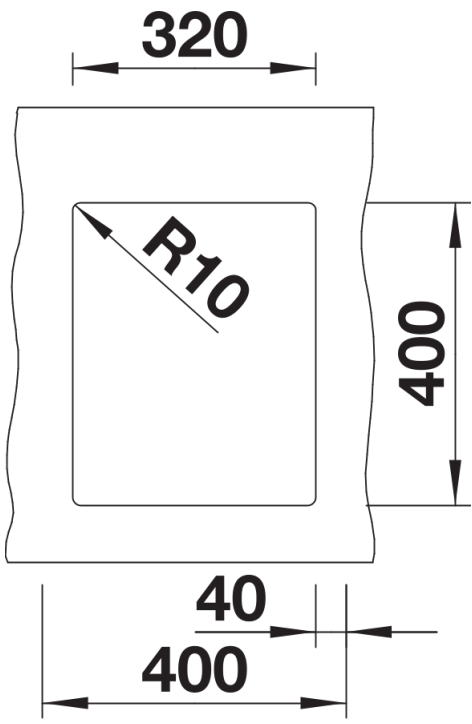

Colours

Available colours:

- black
- anthracite
- rock grey
- volcano grey
- alu metallic
- white
- soft white
- tartufo
- coffee

SILGRANIT black

Planning information

- Cut-out radius: 10 mm
- Note: Please order waste connections for combinations of two individual bowls separately.

Scope of supply

- waste kit with space-saving pipe
- 3 ½" InFino basket strainer
- fixing kit

Details

Top view

Cut-out

Front view

Side view