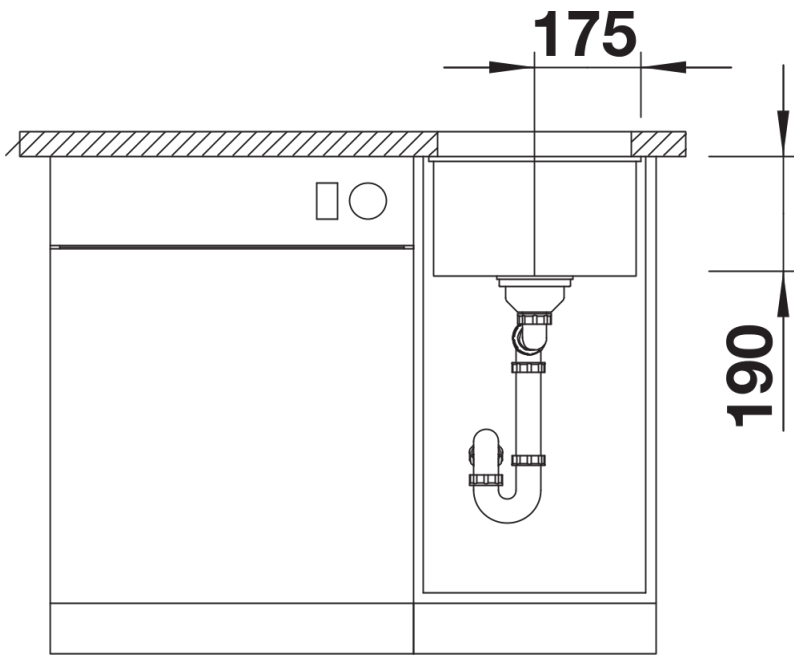

Colours

Available colours:

- black
- anthracite
- rock grey
- volcano grey
- alu metallic
- white
- soft white
- tartufo
- coffee

SILGRANIT black

Planning information

- Cut-out radius: 10 mm
- Note: Please order waste connections for combinations of two individual bowls separately.

Scope of supply

- waste kit with space-saving pipe
- 3 ½" InFino basket strainer
- fixing kit

Details

Top view

Cut-out

Front view

Side view