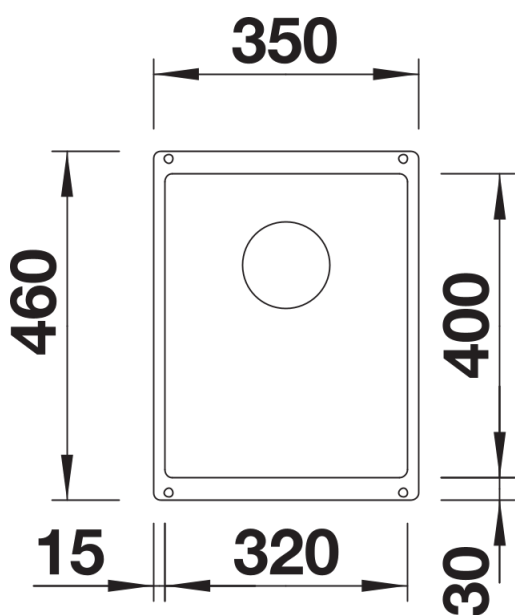

Colours

Available colours:

- black
- anthracite
- rock grey
- volcano grey
- alu metallic
- white
- soft white
- tartufo
- coffee

SILGRANIT black

Planning information

- Cut-out radius: 10 mm
- Note: Please order waste connections for combinations of two individual bowls separately.

Scope of supply

- waste kit with space-saving pipe
- 3 ½" InFino basket strainer
- fixing kit

Details

Top view

Cut-out

Front view

Side view