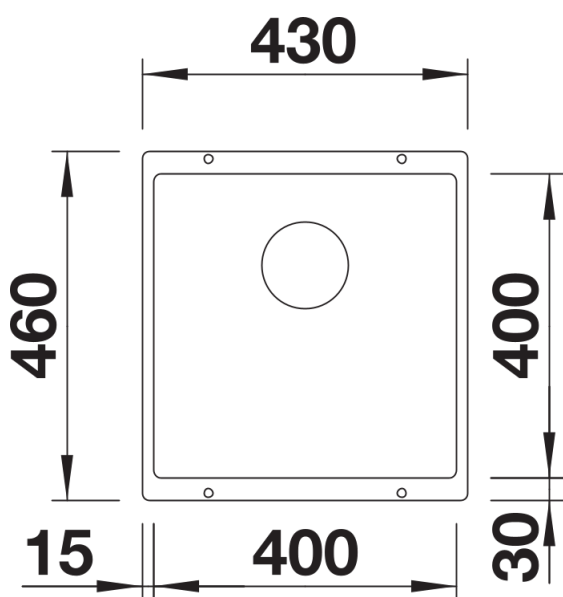

Colours

Available colours:

- black
- anthracite
- rock grey
- volcano grey
- alu metallic
- white
- soft white
- tartufo
- coffee

SILGRANIT black

Planning information

- Cut-out radius: 10 mm
- Note: Please order waste connections for combinations of two individual bowls separately.

Scope of supply

- waste kit with space-saving pipe
- 3 ½" InFino basket strainer
- fixing kit

Details

Top view

Cut-out

Front view

Side view