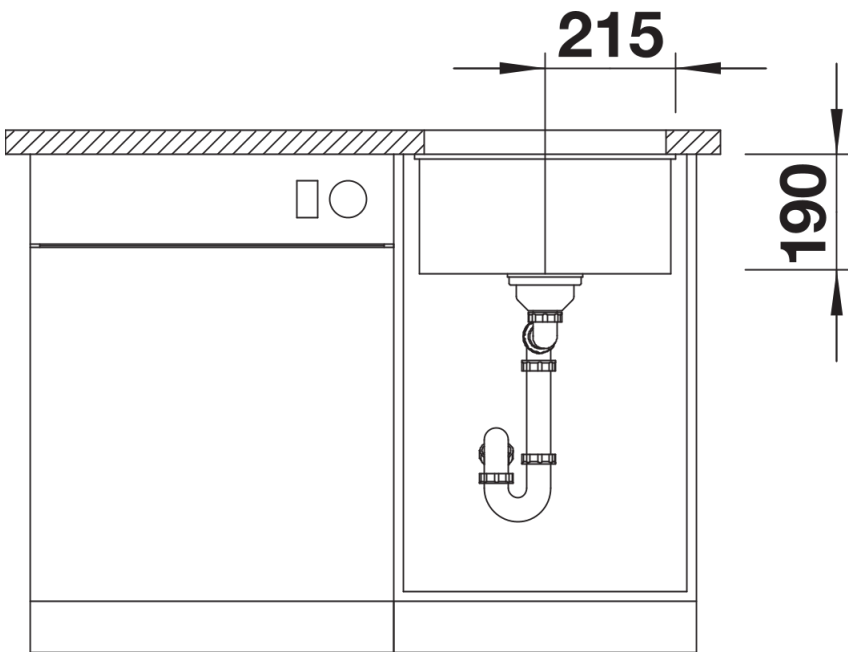

Colours

Available colours:

- black
- anthracite
- rock grey
- volcano grey
- alu metallic
- white
- soft white
- tartufo
- coffee

SILGRANIT black

Planning information

- Cut-out radius: 10 mm
- Note: Please order waste connections for combinations of two individual bowls separately.

Scope of supply

- waste kit with space-saving pipe
- 3 ½" InFino basket strainer
- fixing kit

Details

Top view

Cut-out

Front view

Side view