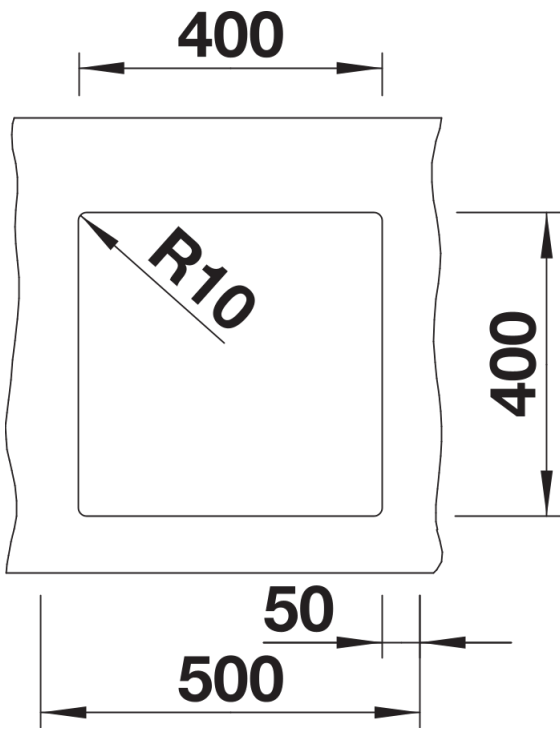

Product information sheet SUBLINE 400-U

Item no. 525990

Benefits

- Undermount bowl for discerning demands on design
- Timelessly elegant, contoured bowl design
- Entire system for a wide variety of plans featuring large and small bowls
- High-quality features with covered C-overflow and InFino drain system – elegantly integrated and easy-care
- Optional versatile accessories are available

Colours

Available colours:

- black
- anthracite
- rock grey
- volcano grey
- alu metallic
- white
- soft white
- tartufo
- coffee

SILGRANIT black

Planning information

- Cut-out radius: 10 mm
- Note: Please order waste connections for combinations of two individual bowls separately.

Scope of supply

- waste kit with space-saving pipe
- 3 ½" InFino basket strainer
- fixing kit

Details

Top view

Cut-out

Front view

Side view