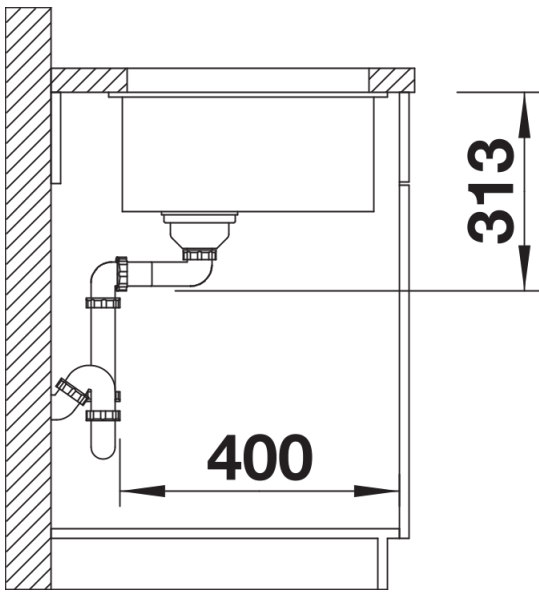

Colours

Available colours:

- black
- anthracite
- rock grey
- volcano grey
- alu metallic
- white
- soft white
- tartufo
- coffee

SILGRANIT black

Planning information

- Cut-out radius: 10 mm
- Note: Please order waste connections for combinations of two individual bowls separately.

Scope of supply

- waste kit with space-saving pipe
- 3 ½" InFino basket strainer
- fixing kit

Details

Top view

Cut-out

Front view

Side view