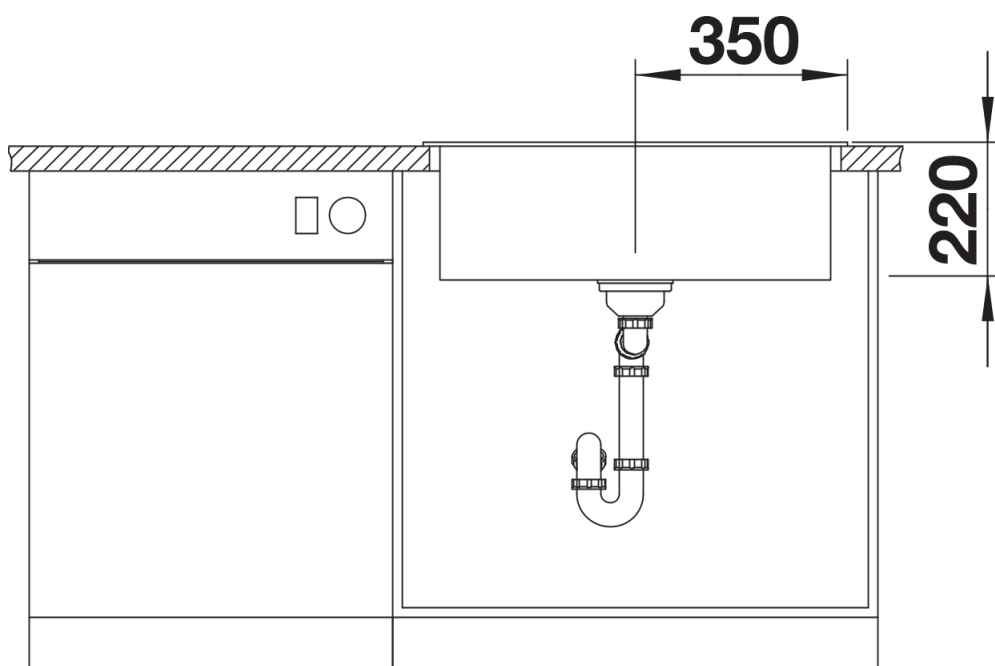

## Planning information

---

- The optional ash compound chopping board can only be placed on the edge of the bowl if the diameter of the kitchen mixer tap is less than 48 mm.

## Scope of supply

---

- waste kit with space-saving pipe
- 3 ½" InFino basket strainer

## Details

---

Top view

Cut-out

Front view

Side view