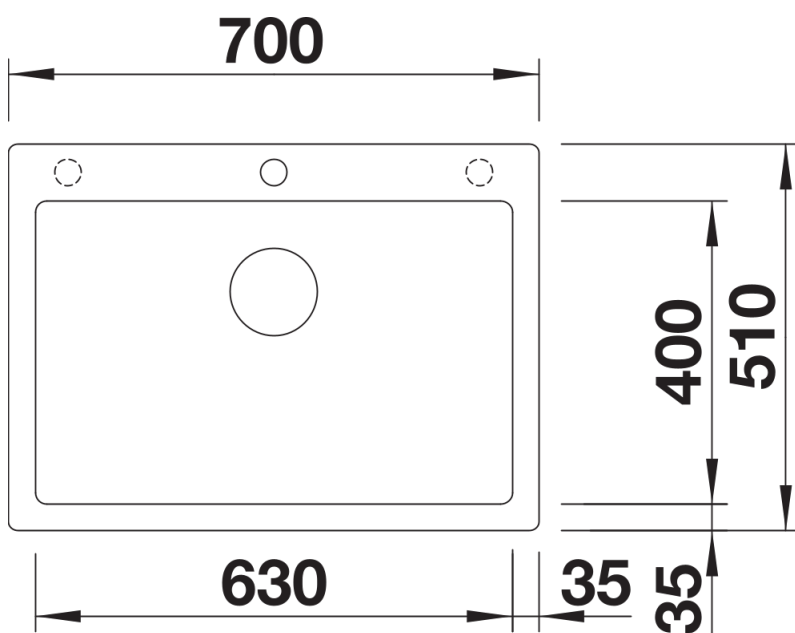

## Planning information

---

- The optional ash compound chopping board can only be placed on the edge of the bowl if the diameter of the kitchen mixer tap is less than 48 mm.

## Scope of supply

---

- waste kit with space-saving pipe
- 3 ½" InFino basket strainer

## Details

---

Top view

Cut-out

Front view

Side view