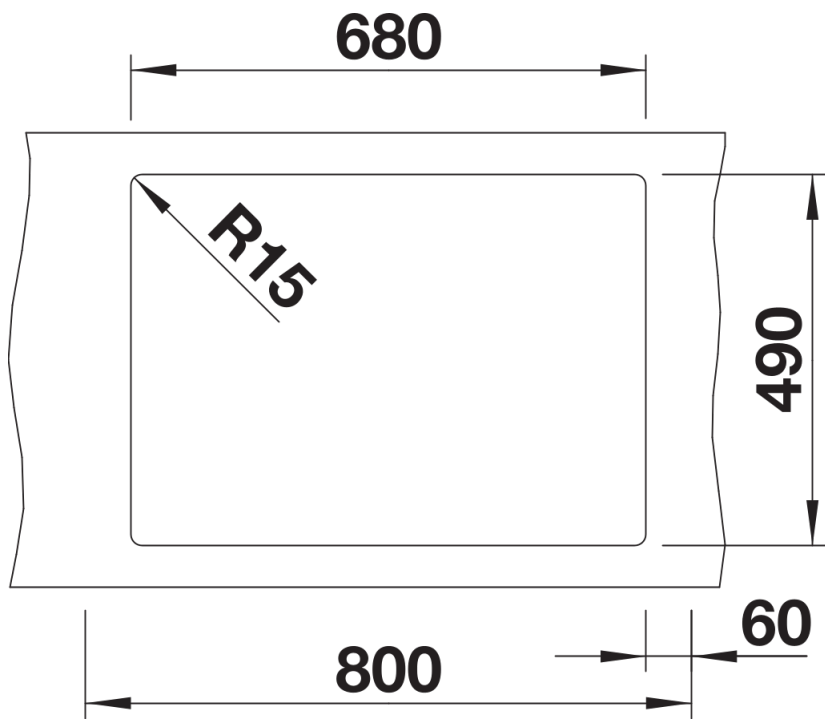

## Planning information

---

- The optional ash compound chopping board can only be placed on the edge of the bowl if the diameter of the kitchen mixer tap is less than 48 mm.

## Scope of supply

---

- waste kit with space-saving pipe
- 3 ½" InFino basket strainer

## Details

---

Top view

Cut-out

Front view

Side view