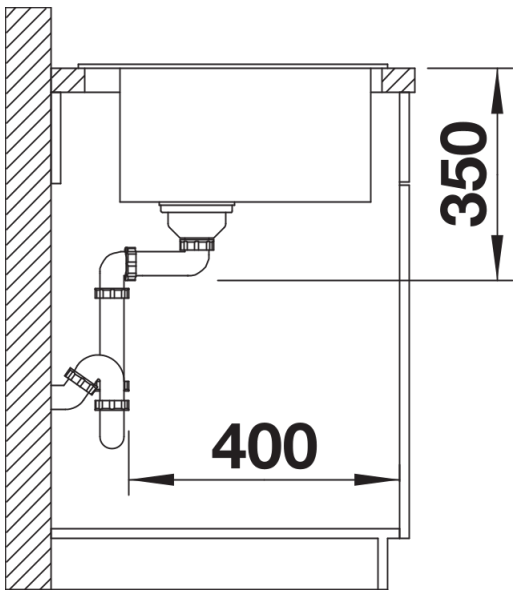

## Planning information

---

- The optional ash compound chopping board can only be placed on the edge of the bowl if the diameter of the kitchen mixer tap is less than 48 mm.

## Scope of supply

---

- waste kit with space-saving pipe
- 3 ½" InFino basket strainer

## Details

---

Top view

Cut-out

Front view

Side view