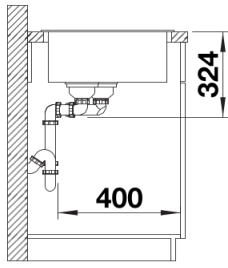

- black
- anthracite
- volcano grey
- alu metallic
- white
- soft white
- coffee

SILGRANIT black

Scope of supply

- waste kit with space-saving pipe
- 2 x 3 1/2" basket strainer

Details

Top view

Cut-out

Front view

Side view