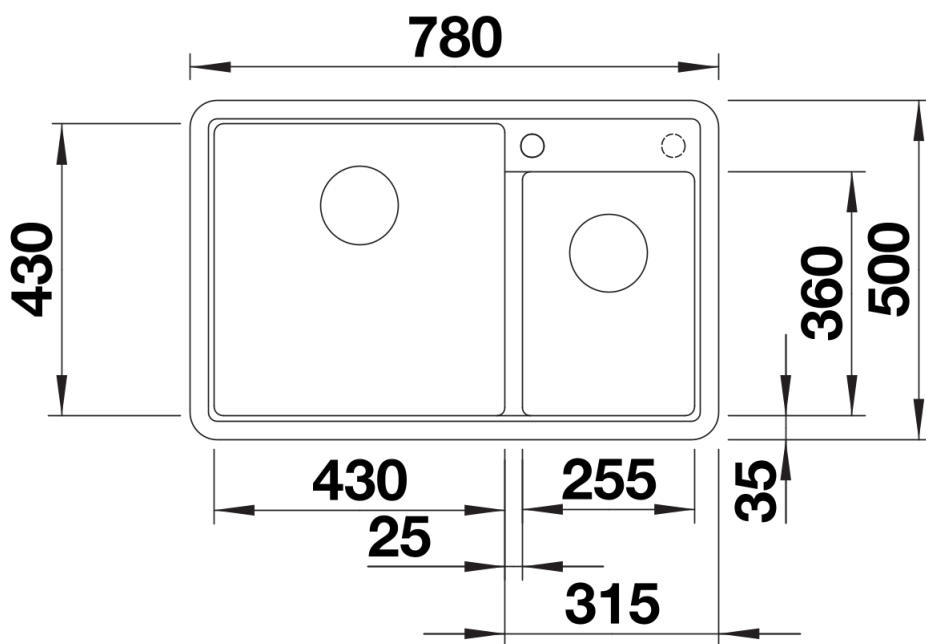

Product information sheet LEGRA 8

Item no. 526223

Benefits

- Classic lines combined with modern functionality
- Spacious place with double bowls
- Comfortable, parallel use of the two bowls

Colours

Available colours:

- black
- anthracite
- volcano grey
- alu metallic
- white
- soft white
- coffee

SILGRANIT black

Scope of supply

- waste kit with space-saving pipe
- 2 x 3 1/2" basket strainer

Details

Top view

Cut-out

Front view

Side view