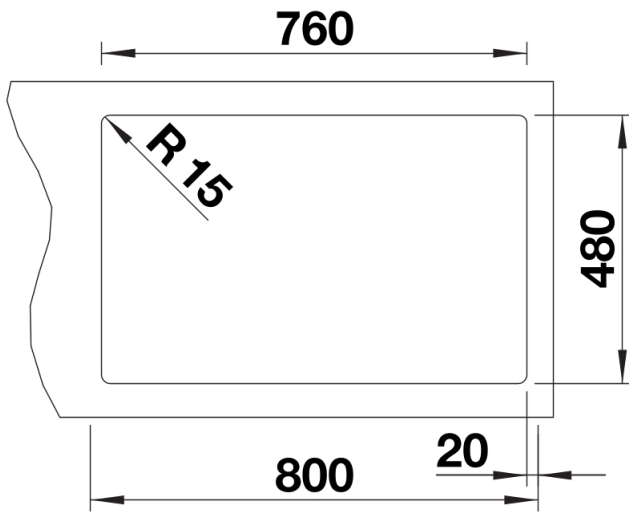

- black
- anthracite
- volcano grey
- alu metallic
- white
- soft white
- coffee

SILGRANIT black

Scope of supply

- waste kit with space-saving pipe
- 2 x 3 1/2" basket strainer

Details

Top view

Cut-out

Front view

Side view