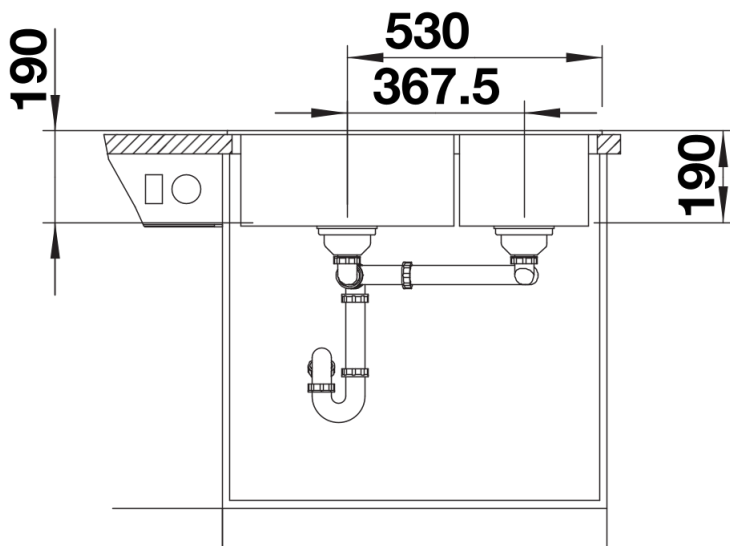

- black
- anthracite
- volcano grey
- alu metallic
- white
- soft white
- coffee

SILGRANIT black

Scope of supply

- waste kit with space-saving pipe
- 2 x 3 1/2" basket strainer

Details

Top view

Cut-out

Front view

Side view