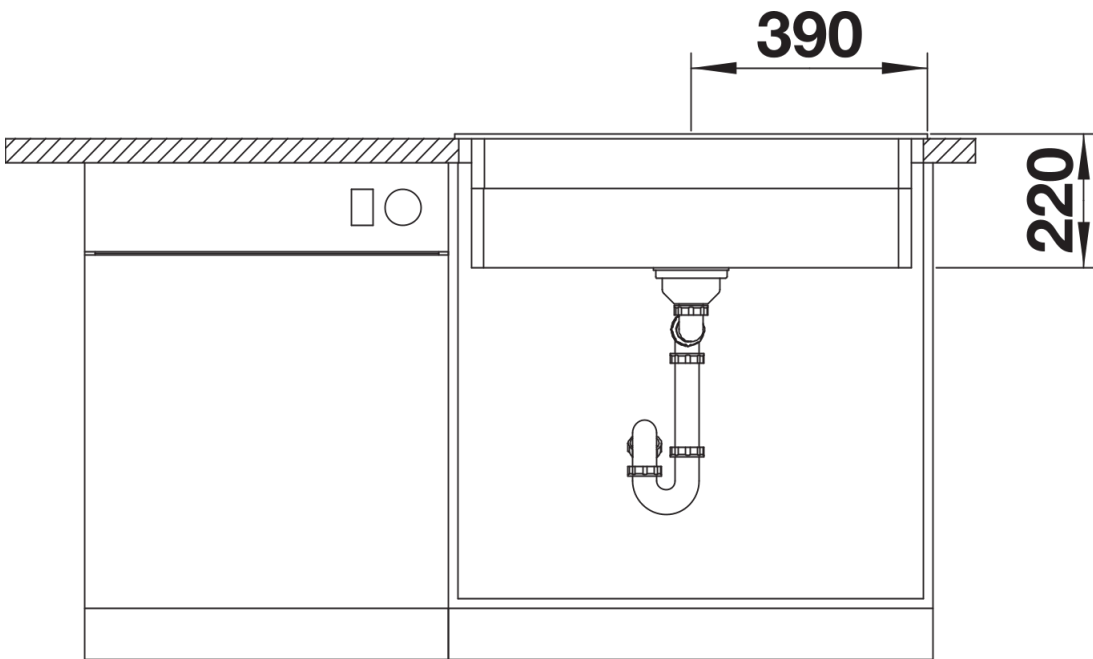

## Scope of supply

---

- 2 x ETAGON rails in stainless steel
- waste kit with space-saving pipe
- 3 ½" InFino basket strainer

234164 - 2 x ETAGON rails

## Details

---

Top view

Cut-out

Front view

Side view