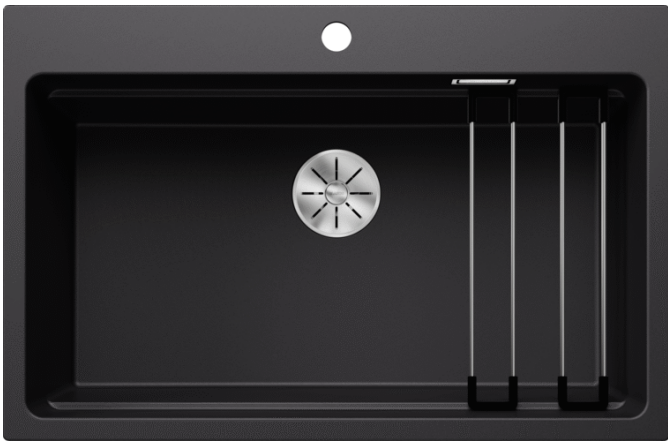

### Benefits

---

- Generous staggered bowl with added functionality
- Integrated step creates an additional functional level
- Clever system concept with versatile ETAGON rails
- High-quality features with the covered C-overflow and InFino drain system – elegantly integrated and easy-care
- Installation from above, with elegant, low-profile rim and continuous tap ledge

### Colours

---

Available colours:

- black
- anthracite
- rock grey
- volcano grey
- alu metallic
- white
- soft white
- tartufo
- coffee

SILGRANIT black