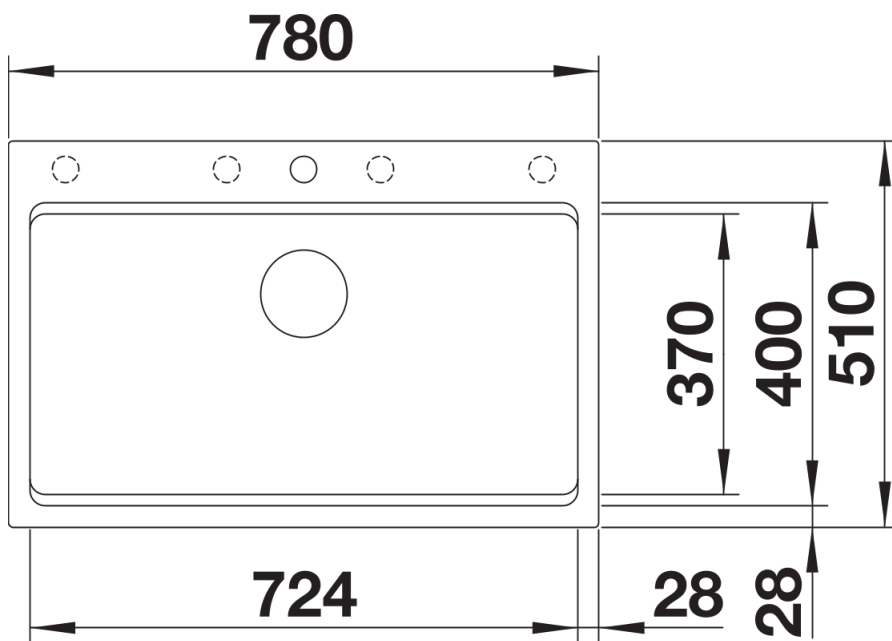

## Scope of supply

---

- 2 x ETAGON rails in stainless steel
- waste kit with space-saving pipe
- 3 ½" InFino basket strainer

234164 - 2 x ETAGON rails

## Details

---

Top view

Cut-out

Front view

Side view