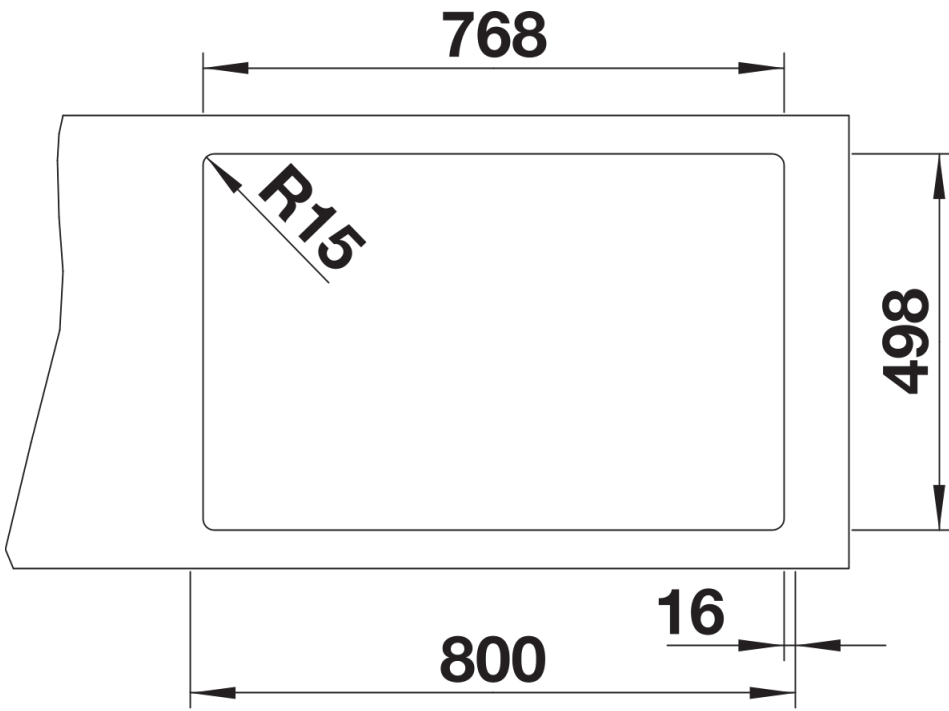

## Scope of supply

---

- 2 x ETAGON rails in stainless steel
- waste kit with space-saving pipe
- 3 ½" InFino basket strainer

234164 - 2 x ETAGON rails

## Details

---

Top view

Cut-out

Front view

Side view