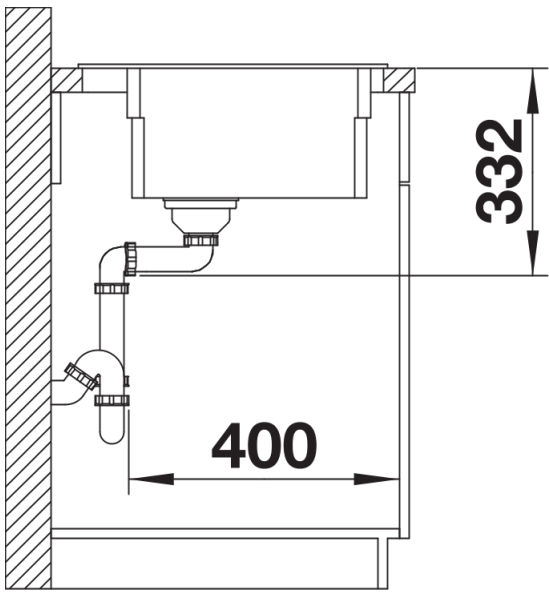

## Scope of supply

---

- 2 x ETAGON rails in stainless steel
- waste kit with space-saving pipe
- 3 ½" InFino basket strainer

234164 - 2 x ETAGON rails

## Details

---

Top view

Cut-out

Front view

Side view