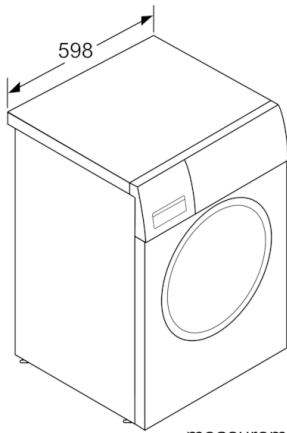

Serie | 6, 9 kg, 1400 rpm
WGG244A0SG

---

measurements in mm